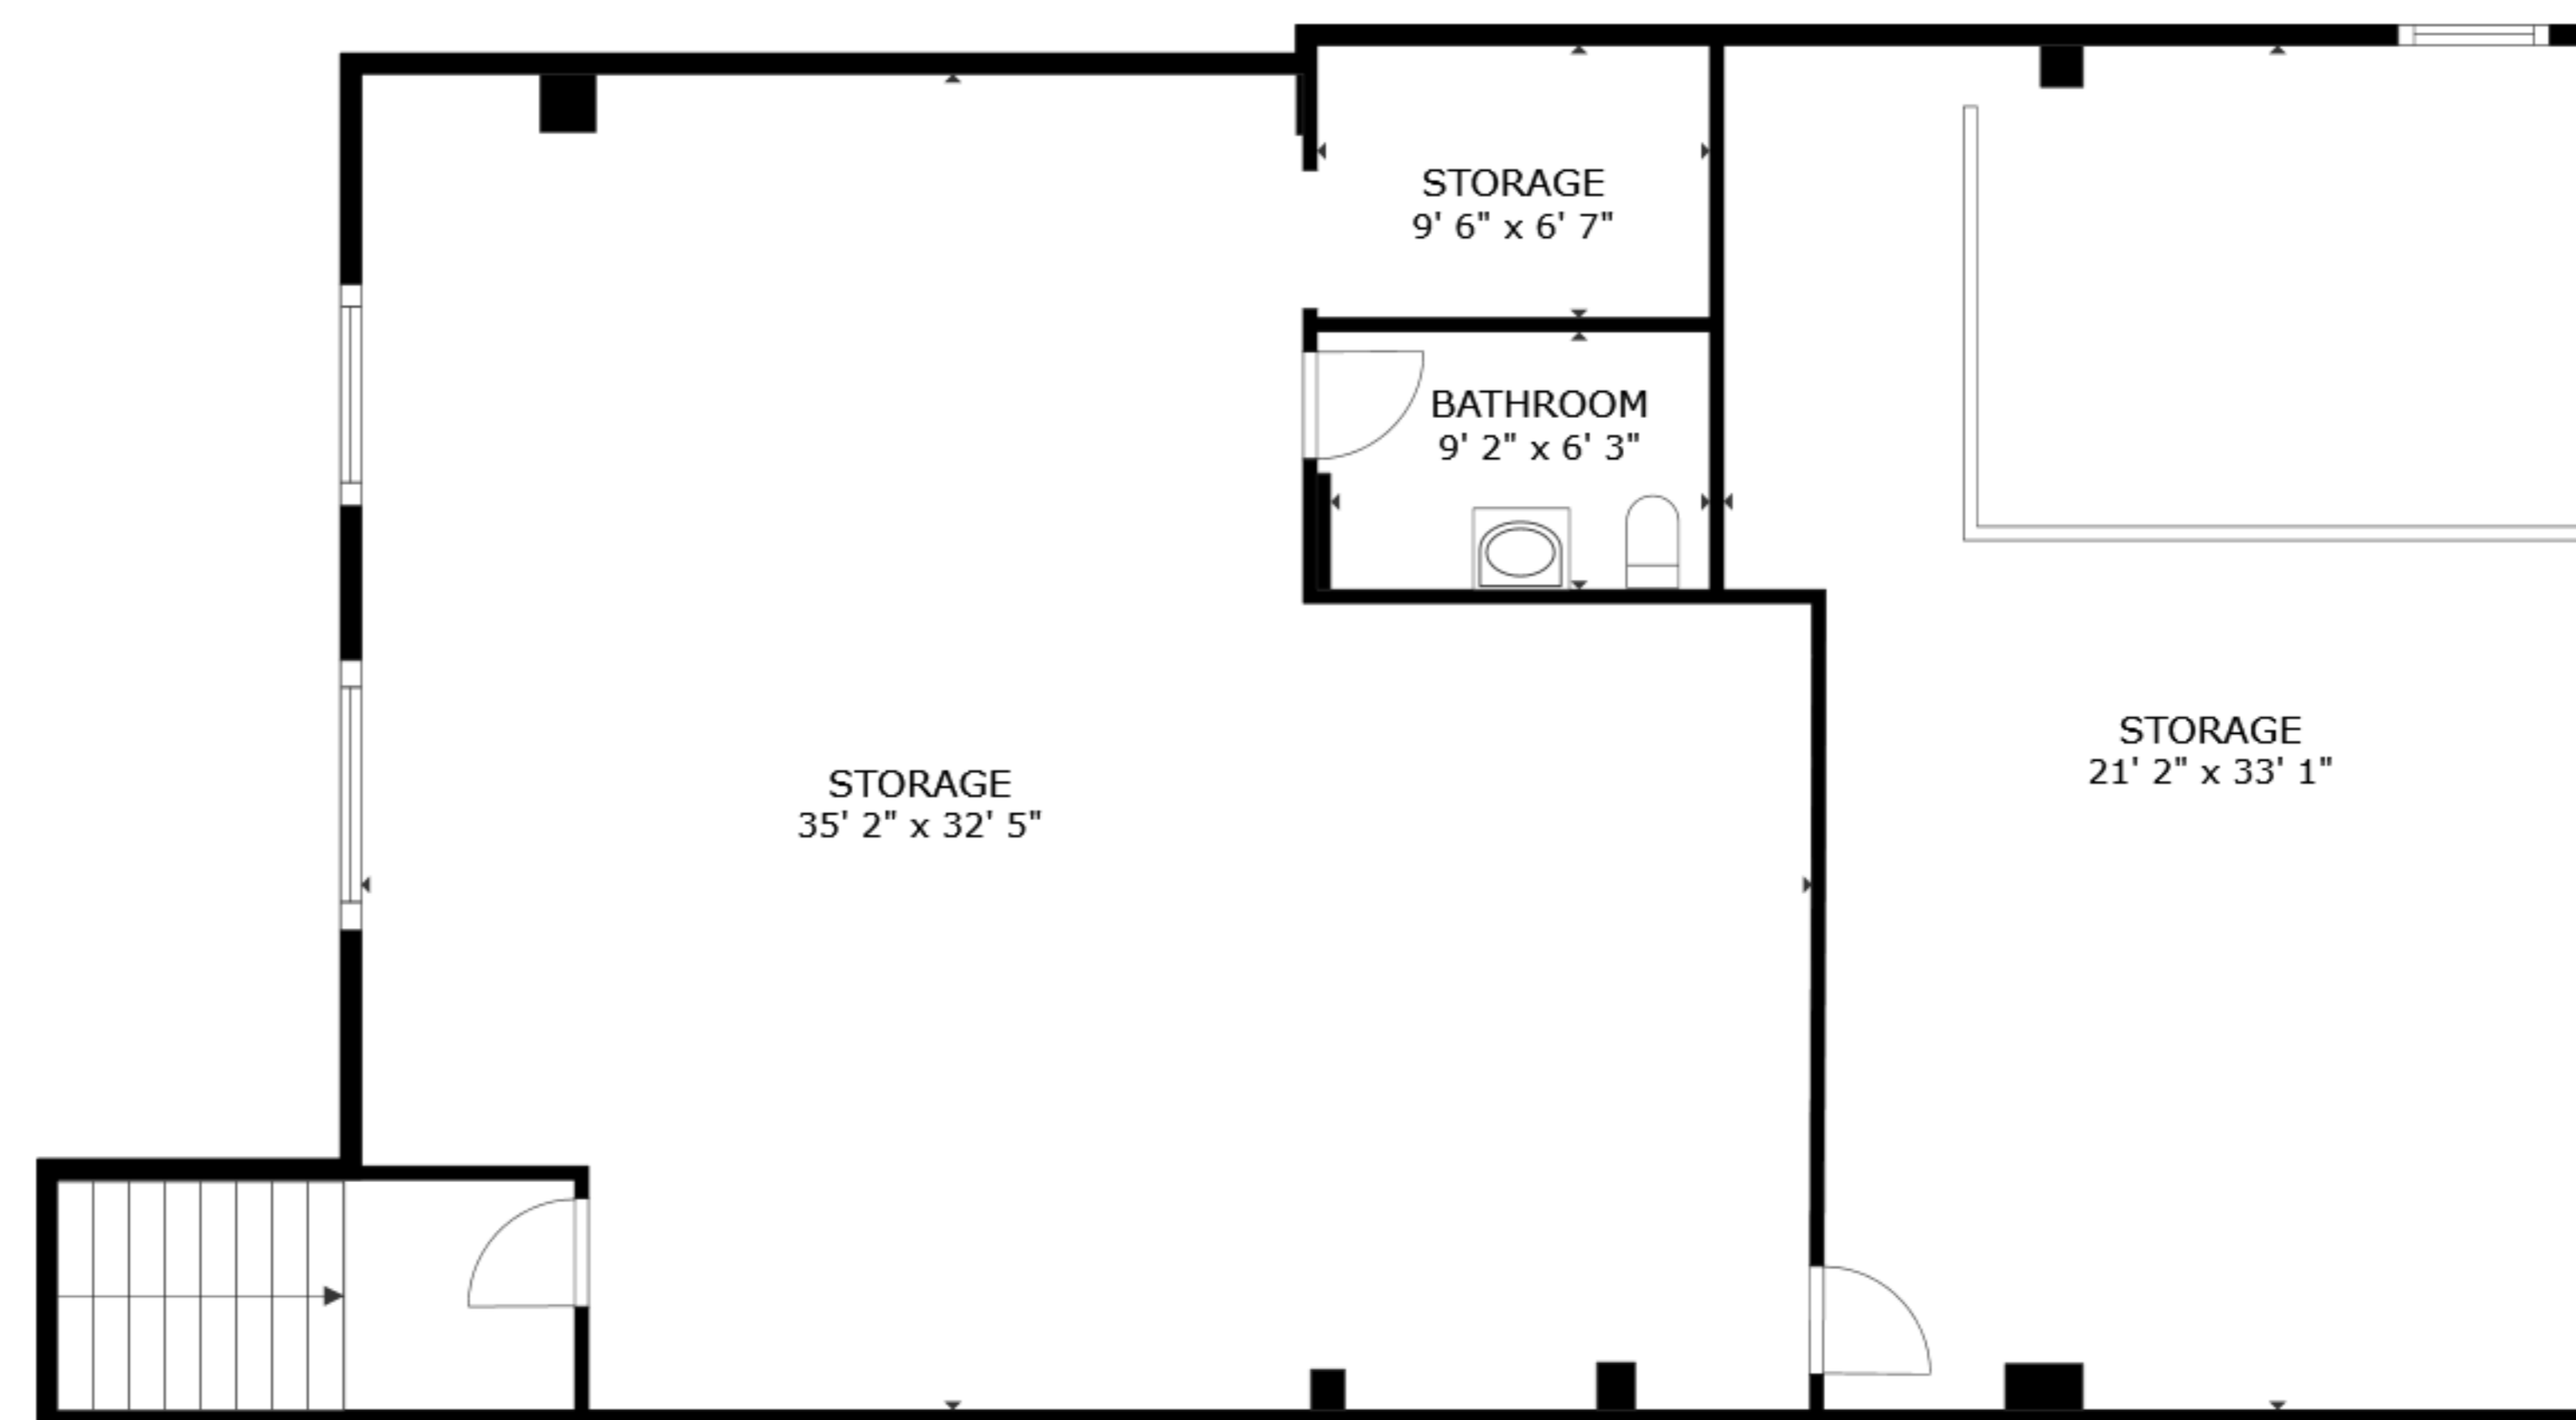

FLOOR 1

FLOOR 2

GROSS INTERNAL AREA
 FLOOR 1 3,621 sq.ft. FLOOR 2 1,821 sq.ft.
 TOTAL : 5,442 sq.ft.
 SIZES AND DIMENSIONS ARE APPROXIMATE, ACTUAL MAY VARY.