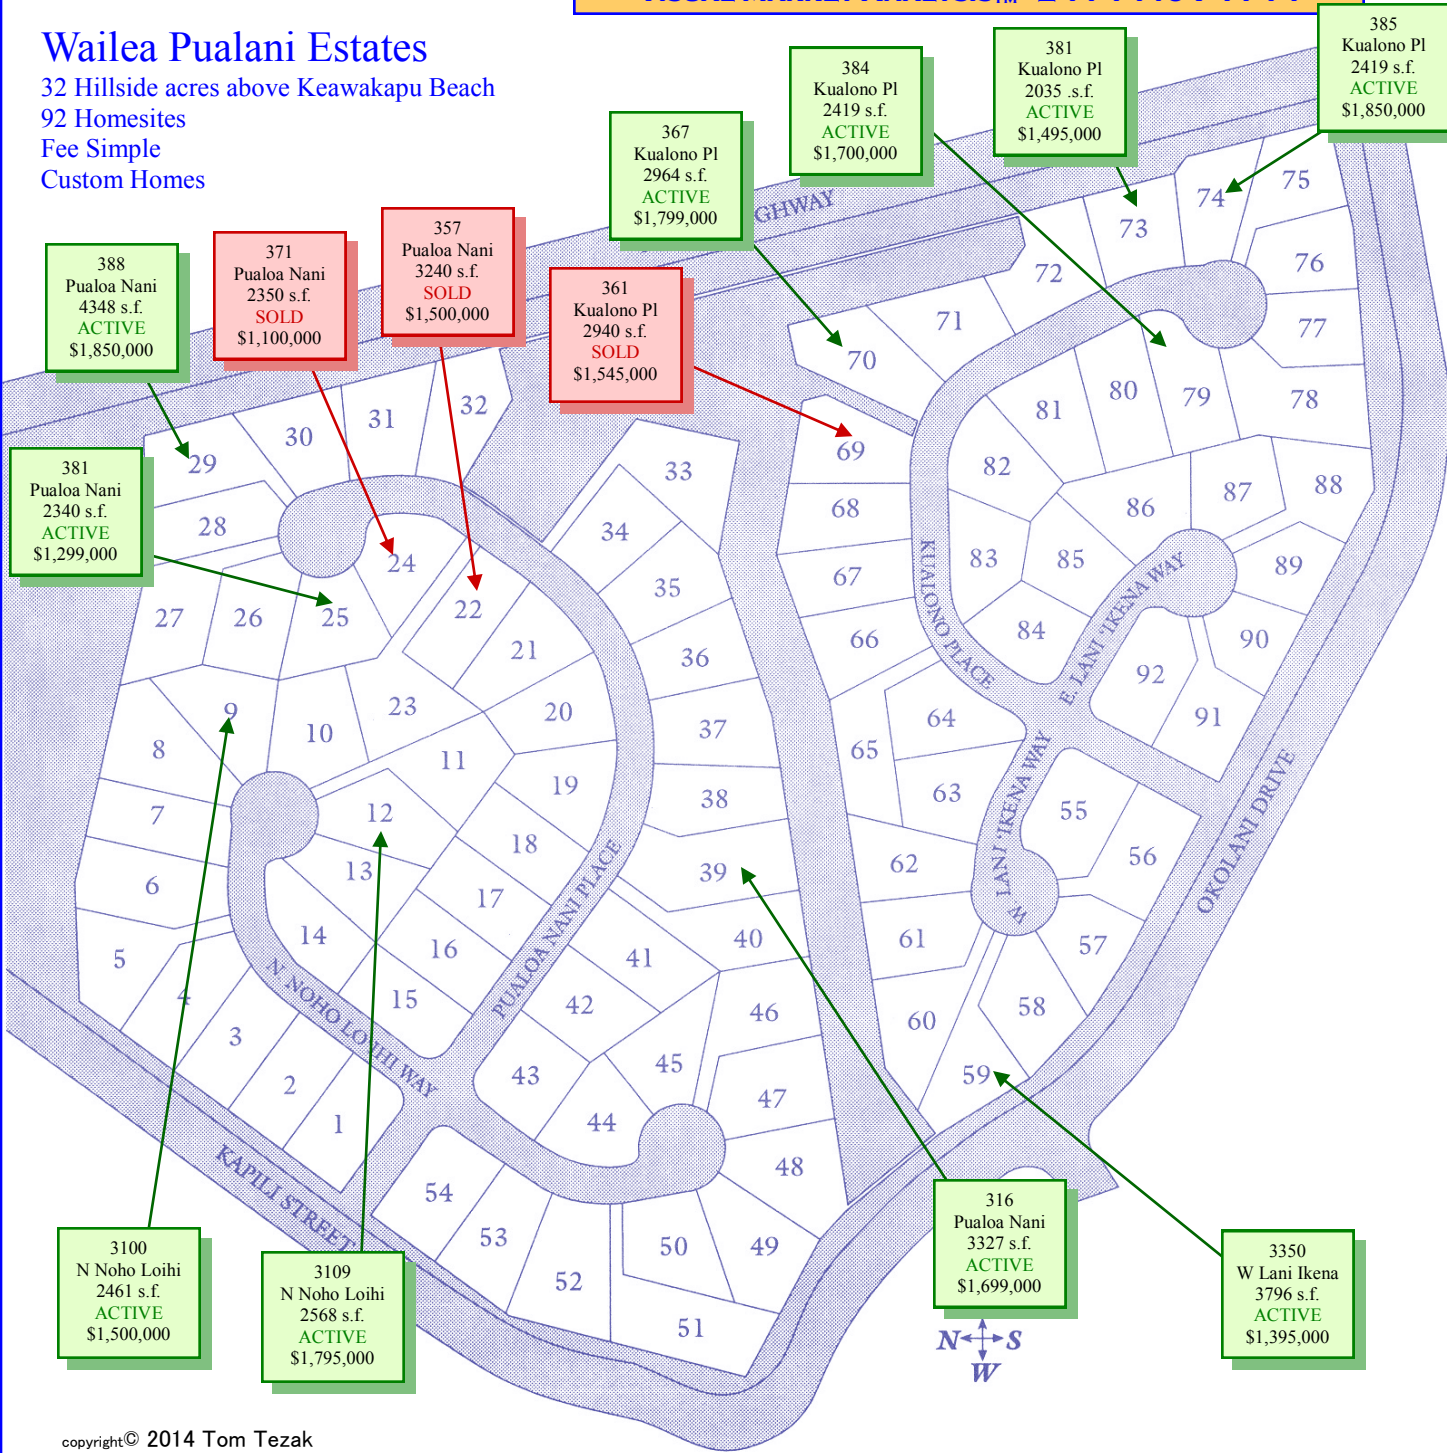

# Wailea Pualani Estates

32 Hillside acres above Keawakapu Beach  
 92 Homesites  
 Fee Simple  
 Custom Homes

# Tom Tezak

*Making Every Moment Count*

808-879-4663 Direct Line  
 866-752-4663 Toll Free  
 808-280-2055 Cell

[WWW.TOMTEZAK.COM](http://WWW.TOMTEZAK.COM)

Email [Tom@TomTezak.com](mailto:Tom@TomTezak.com)