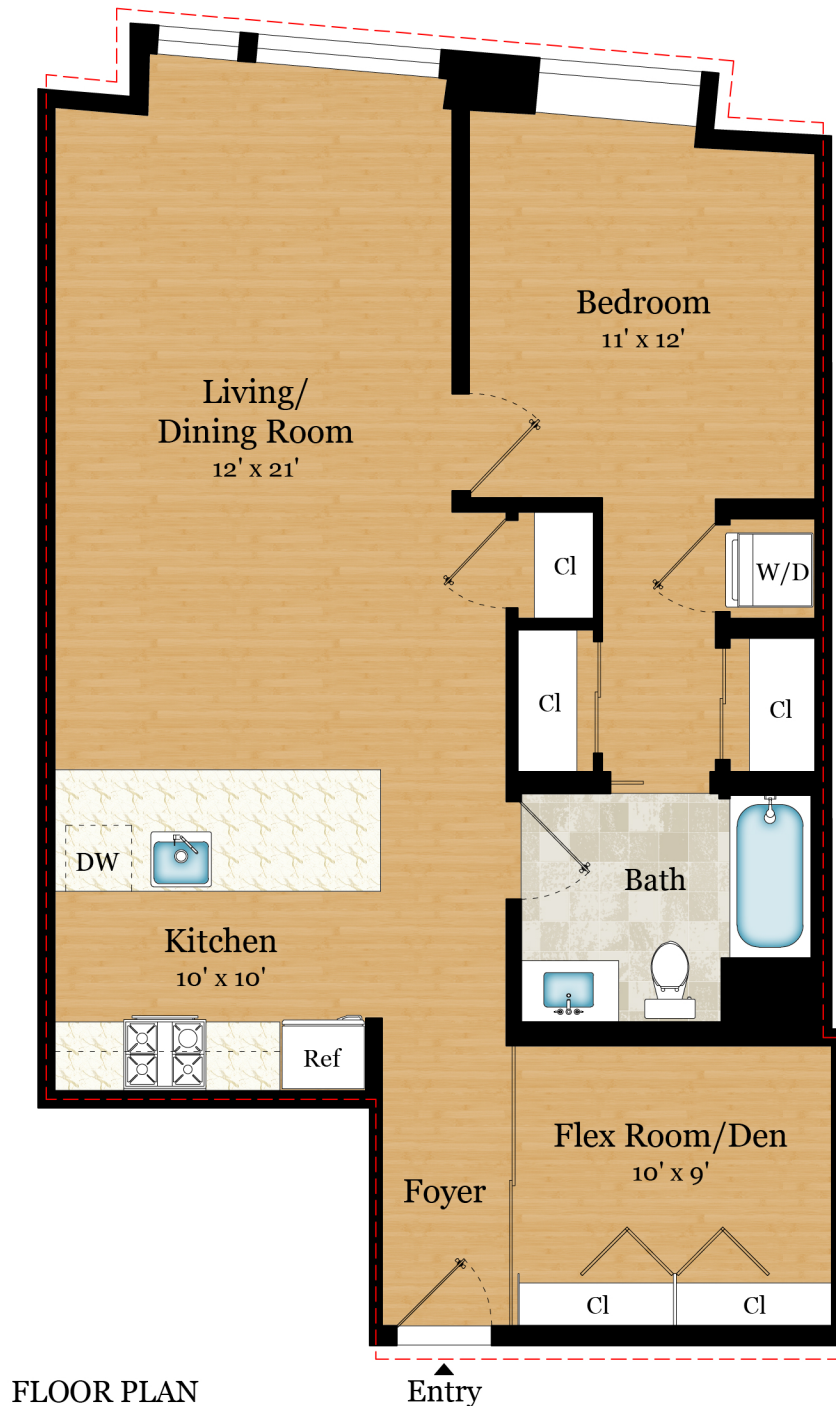

45 BARTLETT STREET | UNIT 602

SAN FRANCISCO, CA 94110

PROPERTY SQ FT INFORMATION: 845 SQ FT
CALCULATED TO THE OUTSIDE FACE OF EXTERIOR WALLS AND LINE OF DEMISING WALLS.

PROPERTY LINE

FLOOR PLAN

Entry

Rendering by: