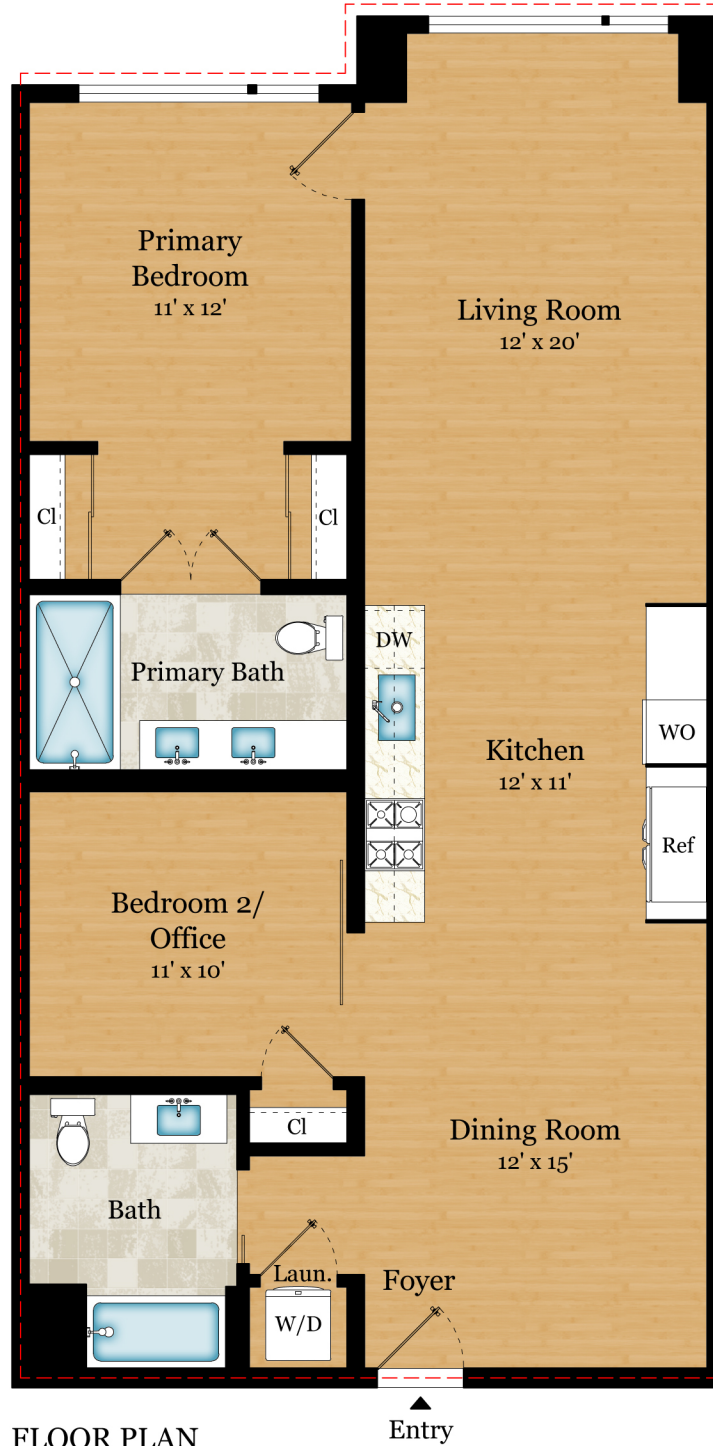

2238 MARKET STREET | UNIT 407

SAN FRANCISCO, CA 94114

FLOOR PLAN

Entry

Rendering by:

Unit

2 Bedrooms

2 Baths